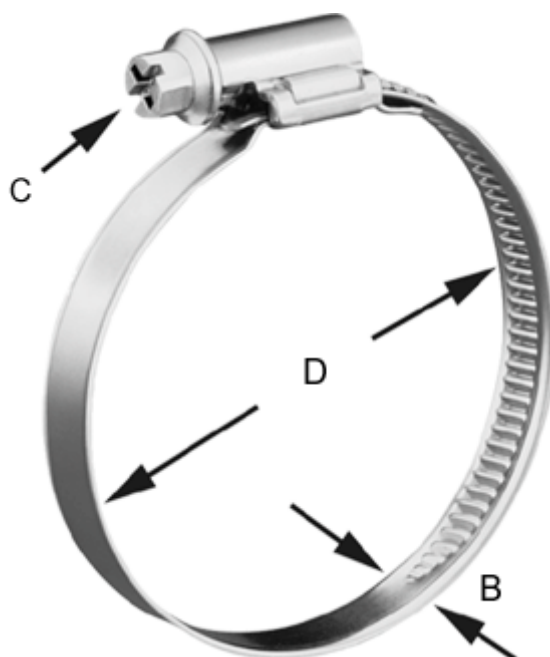

Article number: 021366704041

Description: Worm Drive Hose Clip
TORRO 32-50/12 C7 W4

Measures

C (screw type) = C7 - 7mm

Diameter D = 32-50

Width B = 12.0